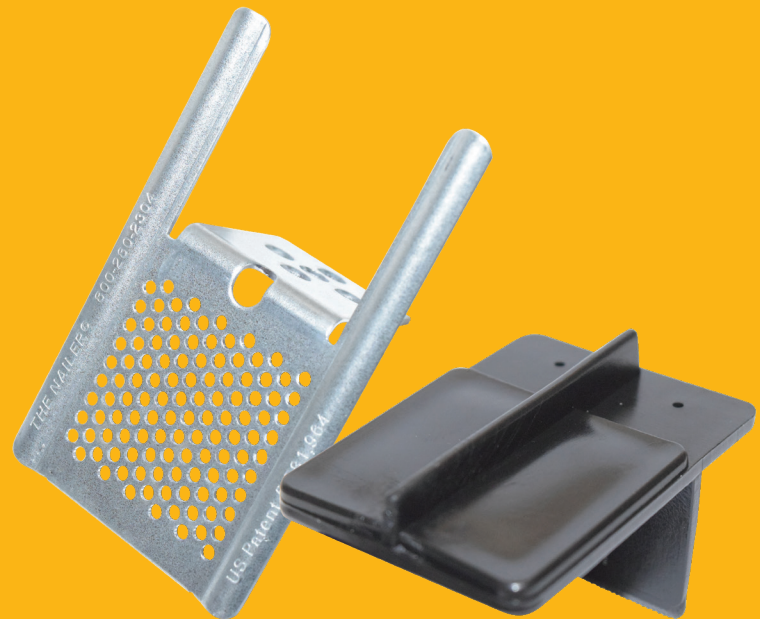

# ***THE NAILER***®

***Better Than A Stud!***

**[www.THENAILER.com](http://www.THENAILER.com)**

**The Drywall Fastener for  
Supporting Interior Drywall Corners**

## **SMALL ITEM - BIG IMPACT**

- Install & block 2000 sq. ft. in only 3 hours
- Reduce call backs due to truss uplift
- Replaces wood & steel backing
- Gain the competitive advantage

**MILLENNIUM**

**G R O U P**